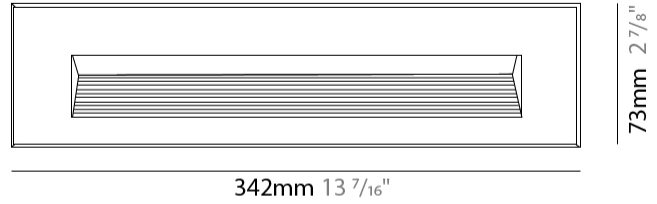

GENERAL

Series: New Green
Subseries: New Green L
Brand: Side
Division: Exterior
Mounting Type: Recessed
Mounting Location: Wall
Subcategory: Step Light

PHYSICAL

Shape: Rectangle
Length (mm): 342
Length (in): 13 7/16
Width (mm): 73
Width (in): 2 7/8
Depth (mm): 65
Depth (in): 2 3/16
Min. Recessing Depth (mm): 80
Min. Recessing Depth (in): 3 1/8
Light Distribution: Asymmetric
Weight (kg): 1.25
Weight (lbs): 2.76
Diffuser: Clear tempered glass
Gasket: Silicon rubber
Fixture Finish: WHI / BLK / GRY
Fixture Material: Aluminum Die Cast

ELECTRICAL

Lamp Type: LED (Zhaga Standard)
Input Wattage (W): 9.5
Total Output Wattage (W): 8.5
Dimming: Non-Dimming / Phase Dimming (120Vac only) / 0-10V Dimming
Driver Included: No
Driver Location: Remote
Driver Class: Class 2
Housing: See components
Input Voltage (V): 120 - 277
Constant Current (mA): 350
Upon Request: (Not included - see components [IP65 or higher enclosure to be supplied by others]) Remote: 0-10Vdc dimming / Integral: Phase dimming 120Vac

LED

Color Temperature (°K): 3000 / 4000
Max. Delivered Lumen (lm): 388.2 / 405.3
Nominal Lumen (lm): 910 / 950
CRI: >90 CRI
Lamp Life (hrs): 50000

OPTICAL

Optic°: Asymmetrical

RATINGS AND CERTIFICATIONS

Certified By: Certified for North American Standards
IP rating: IP65
IK Rating: IK07

PROJECT
TYPE
SPECIFIER
QUANTITY
DATE