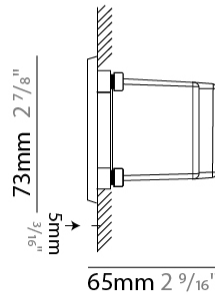

GENERAL

Series: New Green
Subseries: New Green L
Brand: Side
Division: Exterior
Mounting Type: Recessed
Mounting Location: Wall
Subcategory: Step Light

PHYSICAL

Shape: Rectangle
Length (mm): 342
Length (in): 13 7/16
Width (mm): 73
Width (in): 2 7/8
Depth (mm): 65
Depth (in): 2 3/16
Min. Recessing Depth (mm): 80
Min. Recessing Depth (in): 3 1/8
Light Distribution: Asymmetric
Weight (kg): 1.25
Weight (lbs): 2.76
Diffuser: Clear tempered glass
Gasket: Silicon rubber
Fixture Finish: WHI / BLK / GRY
Fixture Material: Aluminum Die Cast

ELECTRICAL

Lamp Type: LED (Zhaga Standard)
Input Wattage (W): 9.5
Total Output Wattage (W): 8.5
Dimming: Non-Dimming / Phase Dimming (120Vac only) / 0-10V Dimming
Driver Included: No
Driver Location: Remote
Driver Class: Class 2
Housing: See components
Input Voltage (V): 120 - 277
Constant Current (mA): 350
Upon Request: (Not included - see components [IP65 or higher enclosure to be supplied by others]) Remote: 0-10Vdc dimming / Integral: Phase dimming 120Vac

LED

Color Temperature (°K): 3000 / 4000
Max. Delivered Lumen (lm): 388.2 / 405.3
Nominal Lumen (lm): 910 / 950
CRI: >90 CRI
Lamp Life (hrs): 50000

OPTICAL

Optic°: Asymmetrical

RATINGS AND CERTIFICATIONS

Certified By: Certified for North American Standards
IP rating: IP65
IK Rating: IK07

PROJECT
TYPE
SPECIFIER
QUANTITY
DATE